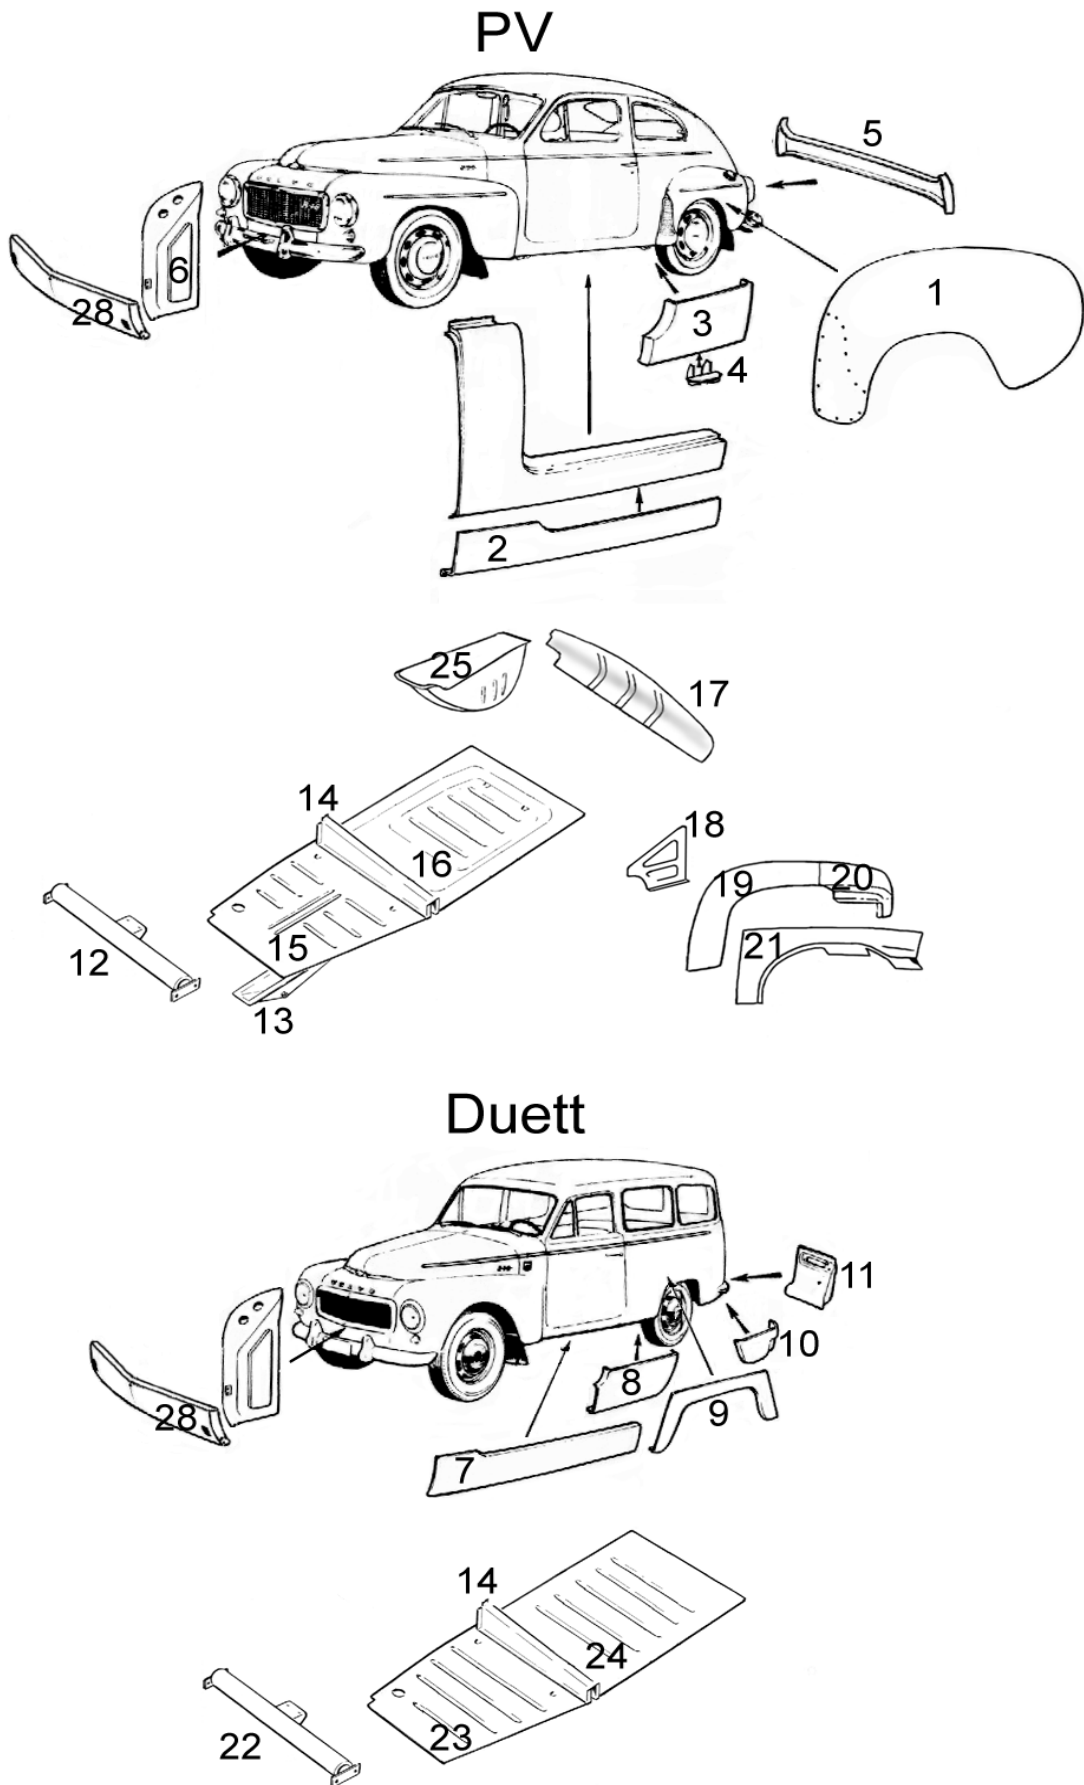

Fig 7: Sheet Metal Parts and Fenders PV/Duett

SHEET METAL PV/DUETT									
87503/04		Front wing			LH/RH	each	7712,00		
255	RS	Wing sealer		2/car		each	45,00		
HG25301	RS	Body sealer				each	99,00		
106830		Screw front wing		"original"		each	12,00		
276466	RS	Mounting kit front fender		2/car	1954-66	set	114,00		
13220	RS	Fender/wing strip		8m/car	PLASTIC	m	28,00		
13220-1	RS	Fender/wing strip - original		8m/car	VINYL	m	39,00		
93992/93	RS	7:14 Seat support		LH/RH		each	410,00		
234/241	R	Aluminum wheel arch splash plates		front/rear		pair	1375,00		
SHEET METAL PARTS PV									
88596/97		7:1 Rear fender		LH/RH		each	4096,00		
276467	RS	Rear fender/wing mounting kit		2/car		set	67,00		
87781/82		Stone guard rear wing		LH/RH		each	250,00		
657988	RS	7:12 Cross bar under radiator		1947-60		each	339,00		
663243	RS	7:12 Cross bar under radiator		1961-66		each	339,00		
226/227	R	7:21 Rear body side panel repair		LH/RH		each	695,00		
666508/09B	RS	7:20 Pressed body panel, rear half of rear fender		LH/RH		each	995,00		
666508/09F	RS	7:19 Pressed body panel, front half of rear fender		LH/RH		each	995,00		
659731/32	N	Rear fender plate, front part		LH/RH		each	1194,00		
659731-1	N	Rear fender plate, rear part		LH		each	1194,00		
673658/59	RS	7:3 Repair panel front of rear wing		LH/RH		each	337,00		
672069/70	RS	7:2 Rocker panel		LH/RH		each	389,00		
92737	RS	7:5 Outer panel below trunk lid (Rear valance)				each	995,00		
233	R	7:17 Trunk floor repair				each	425,00		
663219-1	RS	7:28 Repair panel front (lower)		PV		each	960,00		
663199	RS	7:6 Side of front repair panel		Left	1947-61	each	460,00		
663200/01	RS	7:6 Side of front repair panel (Left: B18, Right: all)		L/R		each	493,00		
658440	RS	7:4 Jack point		2/car 444	4/car 544	each	225,00		
92683	RS	7:13 Member under floor panel				each	389,00		
663591/92	R	7:18 Floor repair panel under rear seat		LH/RH		each	379,00		
658389/90	RS	7:15 Front floor repair panel (pressed ribs)		LH/RH		each	375,00		
658391/92	RS	7:16 Rear floor repair panel (pressed ribs)		LH/RH		each	317,00		
96620	RS	7:25 Spare wheel well		PV		each	2335,00		
Duett Sheet metal parts									
96045/46		7:11 Repair panel at rear light, outer		LH/RH		each	890,00		
96165/66		7:11 Repair panel at rear light, inner		LH/RH		each	734,00		
672069/70D	RS	7:7 Rocker panel		LH/RH		each	389,00		
96021		Wheel house, outer		Left		each	1113,00		
672180/81	RS	7:8 Repair panel behind rocker		LH/RH		each	322,00		
672182/83	RS	7:10 Repair panel behind wheel arch		LH		each	373,00		
672188	RS	7:9 Repair panel rear wheel arch		LH/RH		each	340,00		
656179	RS	Rear cross member				each	706,00		
86913/14		Splash shield		LH/RH		each	689,00		
663219-2	RS	7:28 Repair panel front lower part				each	960,00		
657988	RS	7:22 Cross bar under radiator		445/210	-60	each	339,00		
663244	RS	7:22 Cross bar under radiator		210	1962-68	each	339,00		
96014/15	RS	7:23 Front floor repair panel		LH/RH		each	374,00		
96016/17	RS	7:24 Rear floor repair panel		LH/RH		each	374,00		
96018	RS	Set of 4 floor pans Duett 445/210				set	1335,00		