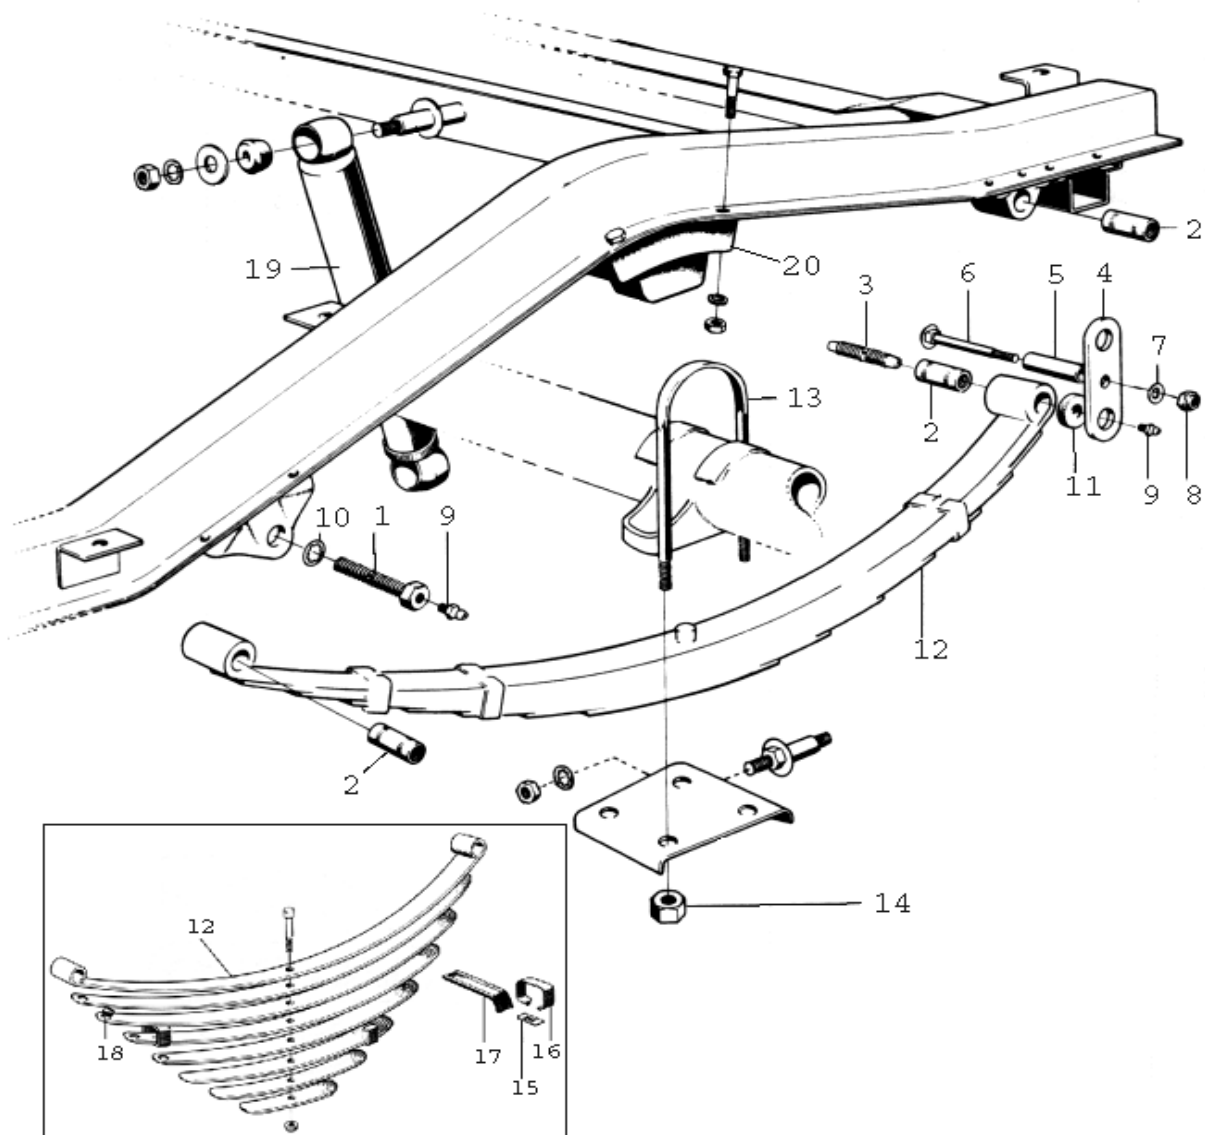

Fig.4: PV Rear suspension

Fig. 5: 210 Rear suspension

DUETT REAR AXLE PARTS

80749	5:1 Spring bolt front leaf spring bracket	2/car	In 54396	each	184,00
80750	5:2 Leaf spring front bushing	6/car	In 54396	each	109,00
83153	5:3 Spring bolt rear leaf spring bracket	4/car	In 54396	each	235,00
83197	5:4 Hanger	4/car	In 54396	each	130,00
659765	5:5 Spacer tube, rear bracket	2/car	In 54396	each	26,00
191504	5:6 Bolt rear leaf spring bracket	2/car	In 54396	each	20,00
955895	5:7 Washer rear leaf spring bracket	2/car	In 54396	each	0,50
950364	R 5:8 Nut rear leaf spring bracket	2/car	In 54396	each	3,00
951739	5:9 Spring bolt lubricator	6/car	In 54396	each	9,00
955954	5:10 Lock washer front leaf spring bracket	2/car	In 54396	each	2,25
83247	5:11 Cork gasket rear leaf spring bracket	2/car	In 54396	each	17,00
54396	Rear shackle kit (all items above)	1/car		each	1545,00
277024	RS 5:12 Leaf spring	2/car	445/210	each	2112,00
662025	N Leaf spring bush 80750 with anchorage	2/car		each	190,00
953883	RS 5:13 U-bolt for leaf spring	4/car		each	270,00
955813	RS 5:14 Nut for U-bolt	8/car		each	29,00
89561	RS 5:15 Leaf spring buckle	4/car		each	14,00
89563	RS 5:16 Leaf spring metal strap	4/car		each	22,00
89565	5:17 Leaf spring strap rubber band	4/car		each	43,00
89566	5:18 Leaf spring rubber washer	16/car		each	33,00
86857	R 5:20 Rubber stop/cushion, on frame	445/210		each	320,00
276441	5:19 Shock absorber	2/car	Duett	each	495,00