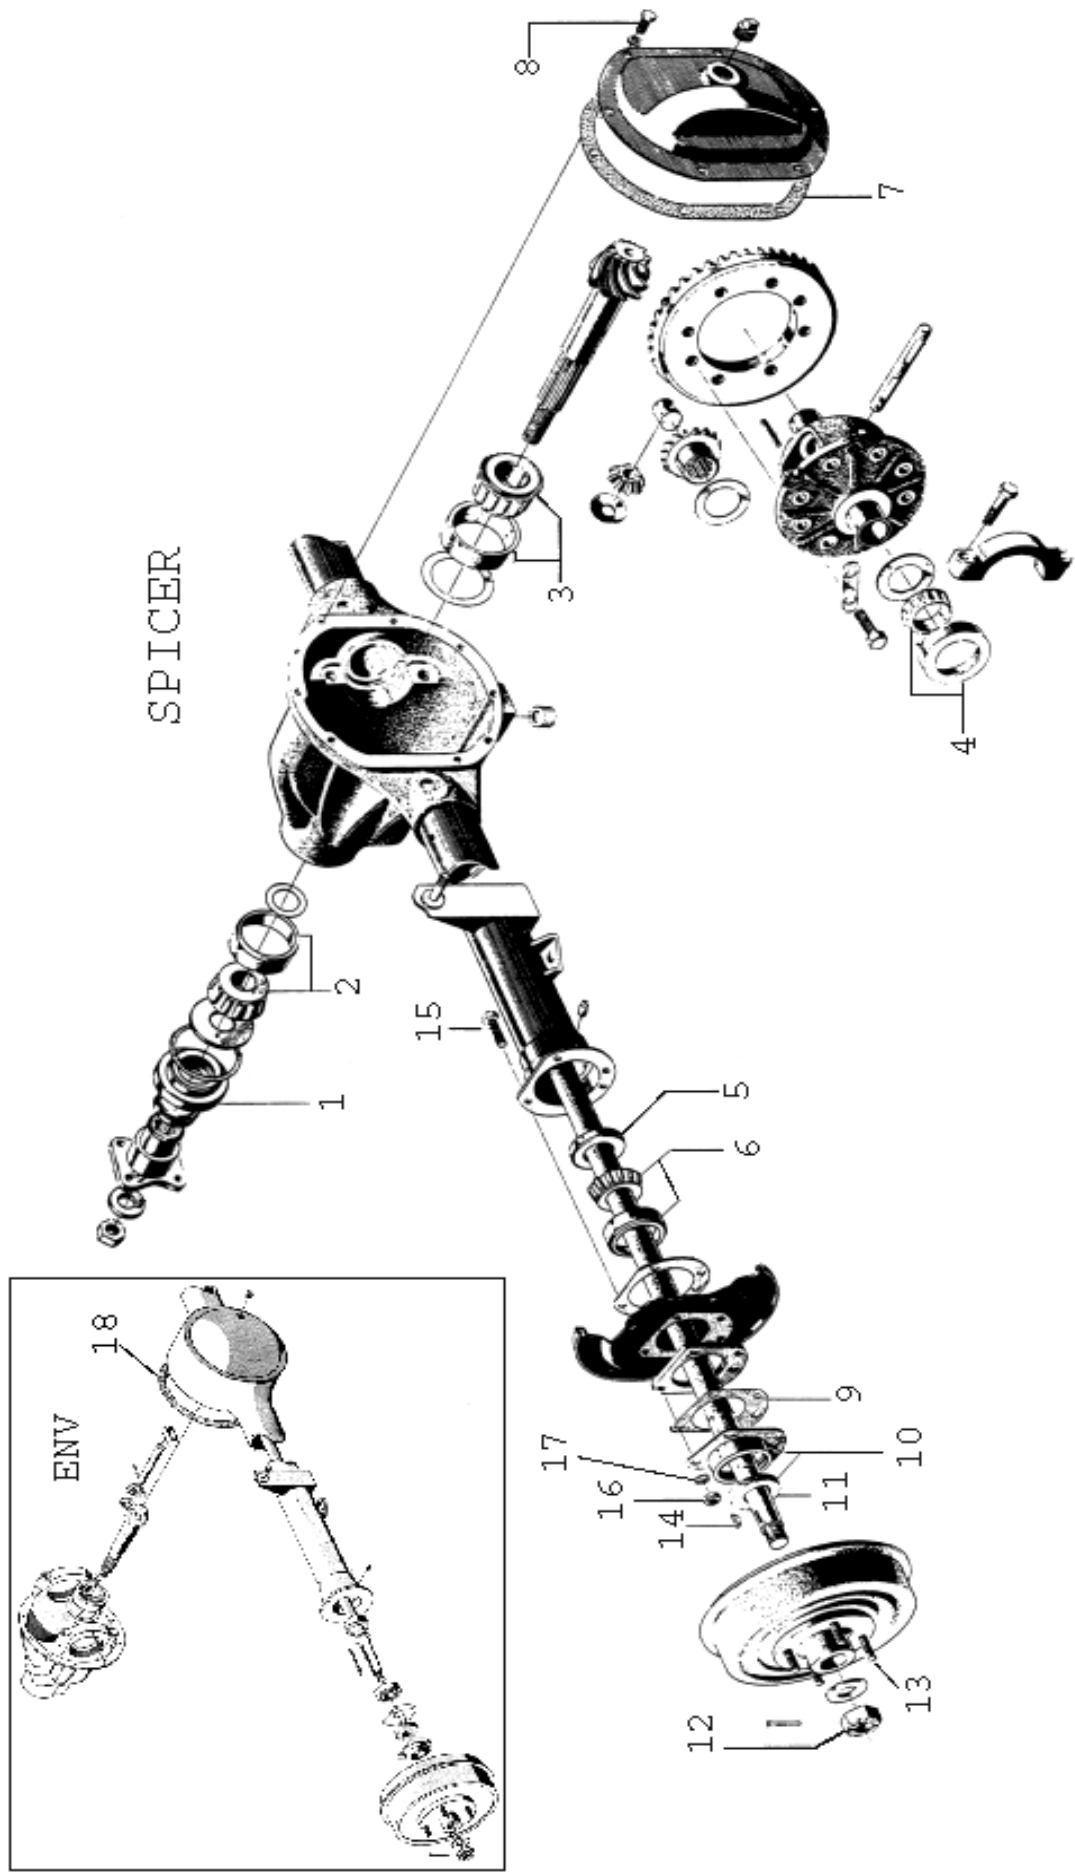

Fig.4: PV Rear suspension

Fig. 5: 210 Rear suspension

DUETT REAR AXLE PARTS

80749	5:1 Spring bolt front leaf spring bracket	2/car	In 54396	each	184,00
80750	5:2 Leaf spring front bushing	6/car	In 54396	each	109,00
83153	5:3 Spring bolt rear leaf spring bracket	4/car	In 54396	each	235,00
83197	5:4 Hanger	4/car	In 54396	each	130,00
659765	5:5 Spacer tube, rear bracket	2/car	In 54396	each	26,00
191504	5:6 Bolt rear leaf spring bracket	2/car	In 54396	each	20,00
955895	5:7 Washer rear leaf spring bracket	2/car	In 54396	each	0,50
950364	R 5:8 Nut rear leaf spring bracket	2/car	In 54396	each	3,00
951739	5:9 Spring bolt lubricator	6/car	In 54396	each	9,00
955954	5:10 Lock washer front leaf spring bracket	2/car	In 54396	each	2,25
83247	5:11 Cork gasket rear leaf spring bracket	2/car	In 54396	each	17,00
54396	Rear shackle kit (all items above)	1/car		each	1545,00
277024	RS 5:12 Leaf spring	2/car	445/210	each	2112,00
662025	N Leaf spring bush 80750 with anchorage	2/car		each	190,00
953883	RS 5:13 U-bolt for leaf spring	4/car		each	270,00
955813	RS 5:14 Nut for U-bolt	8/car		each	29,00
89561	RS 5:15 Leaf spring buckle	4/car		each	14,00
89563	RS 5:16 Leaf spring metal strap	4/car		each	22,00
89565	5:17 Leaf spring strap rubber band	4/car		each	43,00
89566	5:18 Leaf spring rubber washer	16/car		each	33,00
86857	R 5:20 Rubber stop/cushion, on frame	445/210		each	320,00
276441	5:19 Shock absorber	2/car	Duett	each	495,00