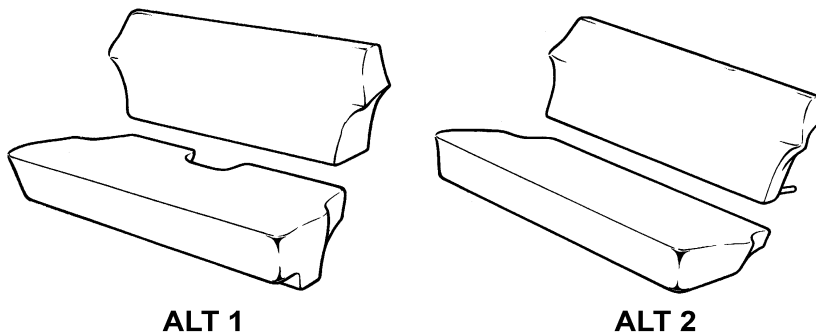

INTERIOR CODES AVAILABLE

1-110	Blue / grey / silver	444	1956-57
113	Red/grey fabric. Grey vinyl.	444 KS	
2-113	Red/grey fabric. Grey vinyl.	444 LS	
4-123	Red vinyl	444	US
5-124	Yellow/black vinyl	444	US
6-125	Light blue/black vinyl	444	US
7-126	Red leather	444	US
8-127	Red lether. Red vinyl.	444	US
9-122	Black-&-grey fabric. Black vinyl.	444	
10-128	???????	444	1957
11-129	Grey vinyl. Fabrics in grey, and red w/ silver thread.	444	
12-130	Red / beige vinyl.	444L	US
13-131	Two shades of grey vinyl. (Grey and "lighter grey")	444	US
16-138	Black-&-grey fabric. Black vinyl.	444	
17-139	Blue / grey / black vinyl.	444	US

544 B16 1958-61

INTERIOR PARTS AVAILABLE

RS	Door panels with embossing/masonite	544A	1958-61	pair	1166,00
RS	Rear side upholstery	544A	1958-61	each	557,00
RS	Front seat upholstery (lower / upper)	544 A-B	1958-59	2 pairs	3304,00
RS	Rear seat upholstery (lower / upper) (<i>Version 1 or 2!</i>)	544 A-B	1958-61	pair	1984,00
RS	Wheel arch upholstery	544 A-B	1958-61	pair	342,00
RS	Upholstery strip B-pillar strip (masonite + vinyl, not glued)	544 A-B	1958-59	pair	130,00
96854	RS Door panel trim kit (aluminum, incl installation kit)	544 A-B	1958-61	each	270,00
94890	R Anchorage for dorr panel trim		1950-60	each	12,00
000349	Wheelhouse padding			set	85,00

544A

ALT 1

ALT 2

INTERIOR CODES AVAILABLE

21-140	Red vinyl. Salt 'n' pepa fabric.	544A	1958-59
22-141	Blue vinyl. Salt 'n' pepa fabric.	544A	1958-59
23-142	Red vinyl. Salt 'n' pepa fabric.	544A	1958-59
24-143	Blue & beige vinyl (US model)	544A	1958-59
25-144	Red & beige vinyl (US model)	544A	1958-59
27-156	Grey & beige vinyl (US model)	544A	1958-59
28-166	Red vinyl. Salt 'n' pepa fabric.	544B	1960
29-167	Light brown vinyl. Light brown fabric.	544B	1960
30-168	Light blue vinyl. Blue fabric.	544B	1960
31-169	Grey vinyl. light grey fabric	544B	Ref. needed
32-170	Light brown vinyl (US Model)	544B	Ref. needed
33-171	Light blue vinyl (US Model)	544B	Ref. needed
34-172	Light grey vinyl (US Model)	544B	Ref. needed
35-173	Light red vinyl (USA Model)	544B	Ref. needed