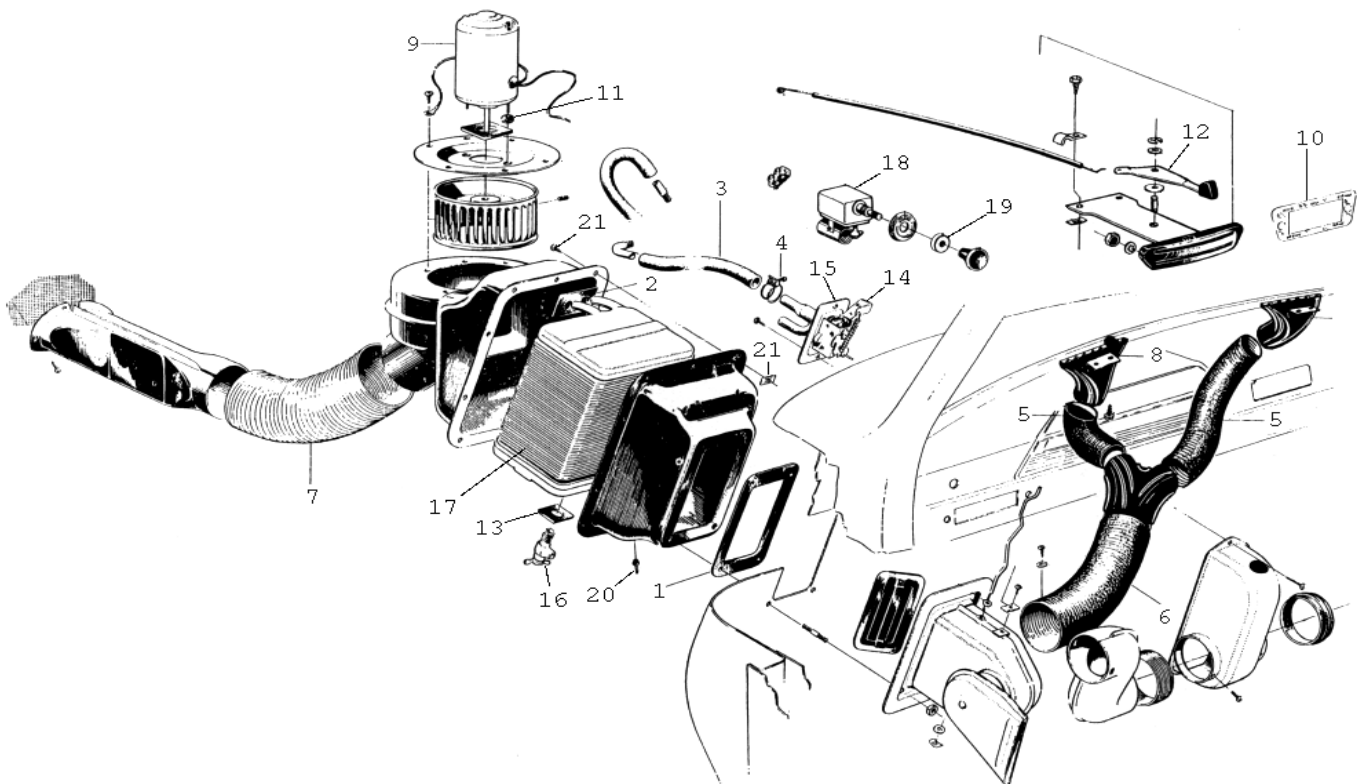

13569	R	Heater hose, red	2 m/car	B4b/B16	meter	56,00
666797	R	Heater hose	1/car	B18	each	65,00
668944	R	Heater hose	1/car	B18	each	91,00
943053	RS 2:3	Heater hose	1/car	B18	each	48,00
943053red	RS 2:3	Heater hose, red	1/car	B18	each	48,00
951789	RS 2:4	Hose clamp			each	12,00
191136	RS	Air duct rubber	LH/RH	B4B/B16	each	210,00
191041	RS	Air duct paper / aluminum	444	1957	each	105,00
190597	RS	Air duct rubber		B16	each	75,00
668572	RS	Air duct paper / aluminum		B18	each	105,00
941425	RS 2:5	Air duct paper / aluminum	LH/RH	B18	set	105,00
192574	RS 2:6	Air duct paper / aluminum		B18	each	75,00
95410	RS 2:7	Air duct paper / aluminum		B4B/B16/B18	each	225,00
661241	2:8	Defroster jet	LEFT	B18	each	49,00
419331		Water return pipe		B18	each	194,00
95326B4B	2:9	Fan motor (Restored)		6V	each	828,00
95326	2:9	Fan motor (Restored)		6V	each	828,00
330443	2:9	Fan motor (Restored)		early 12V	each	828,00
668606PV	2:9	Fan motor (Restored)		12V	each	828,00
STFL		A refundable core charge applies to restorred fan motors			each	300,00
94026	R 2:11	Fan motor rubber bushing			each	14,00
660527	RS 2:10	Heater control overlay		Swedish text	each	49,00
660528	RS 2:10	Heater control overlay		English text	each	49,00
10361/62		Shop manual - heater		Swed./English	544/210	each 173,00

Fig. 2: Heater system