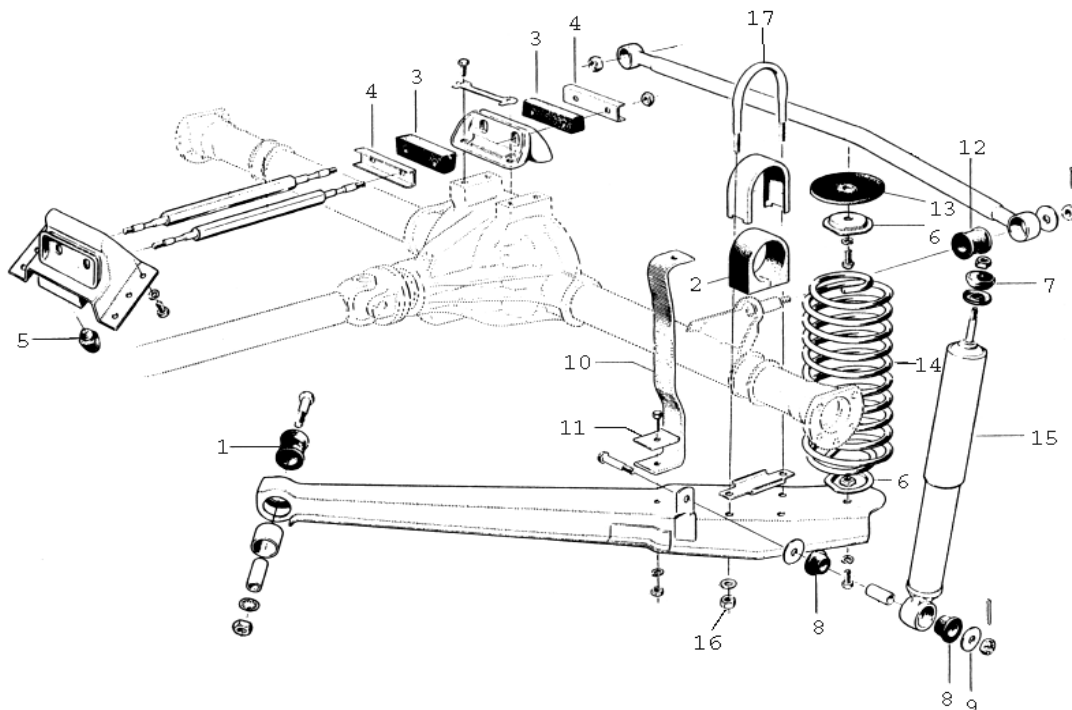

Fig.4: PV Rear suspension

Fig. 5: 210 Rear suspension

DUETT REAR AXLE PARTS

80749	5:1 Spring bolt front leaf spring bracket	2/car	In 54396	each	184,00
80750	5:2 Leaf spring front bushing	6/car	In 54396	each	109,00
83153	5:3 Spring bolt rear leaf spring bracket	4/car	In 54396	each	235,00
83197	5:4 Hanger	4/car	In 54396	each	130,00
659765	5:5 Spacer tube, rear bracket	2/car	In 54396	each	26,00
191504	5:6 Bolt rear leaf spring bracket	2/car	In 54396	each	20,00
955895	5:7 Washer rear leaf spring bracket	2/car	In 54396	each	0,50
950364	R 5:8 Nut rear leaf spring bracket	2/car	In 54396	each	3,00
951739	5:9 Spring bolt lubricator	6/car	In 54396	each	9,00
955954	5:10 Lock washer front leaf spring bracket	2/car	In 54396	each	2,25
83247	5:11 Cork gasket rear leaf spring bracket	2/car	In 54396	each	17,00
54396	Rear shackle kit (all items above)	1/car		each	1545,00
277024	RS 5:12 Leaf spring	2/car	445/210	each	2112,00
662025	N Leaf spring bush 80750 with anchorage	2/car		each	190,00
953883	RS 5:13 U-bolt for leaf spring	4/car		each	270,00
955813	RS 5:14 Nut for U-bolt	8/car		each	29,00
89561	RS 5:15 Leaf spring buckle	4/car		each	14,00
89563	RS 5:16 Leaf spring metal strap	4/car		each	22,00
89565	5:17 Leaf spring strap rubber band	4/car		each	43,00
89566	5:18 Leaf spring rubber washer	16/car		each	33,00
86857	R 5:20 Rubber stop/cushion, on frame	445/210		each	320,00
276441	5:19 Shock absorber	2/car	Duett	each	495,00