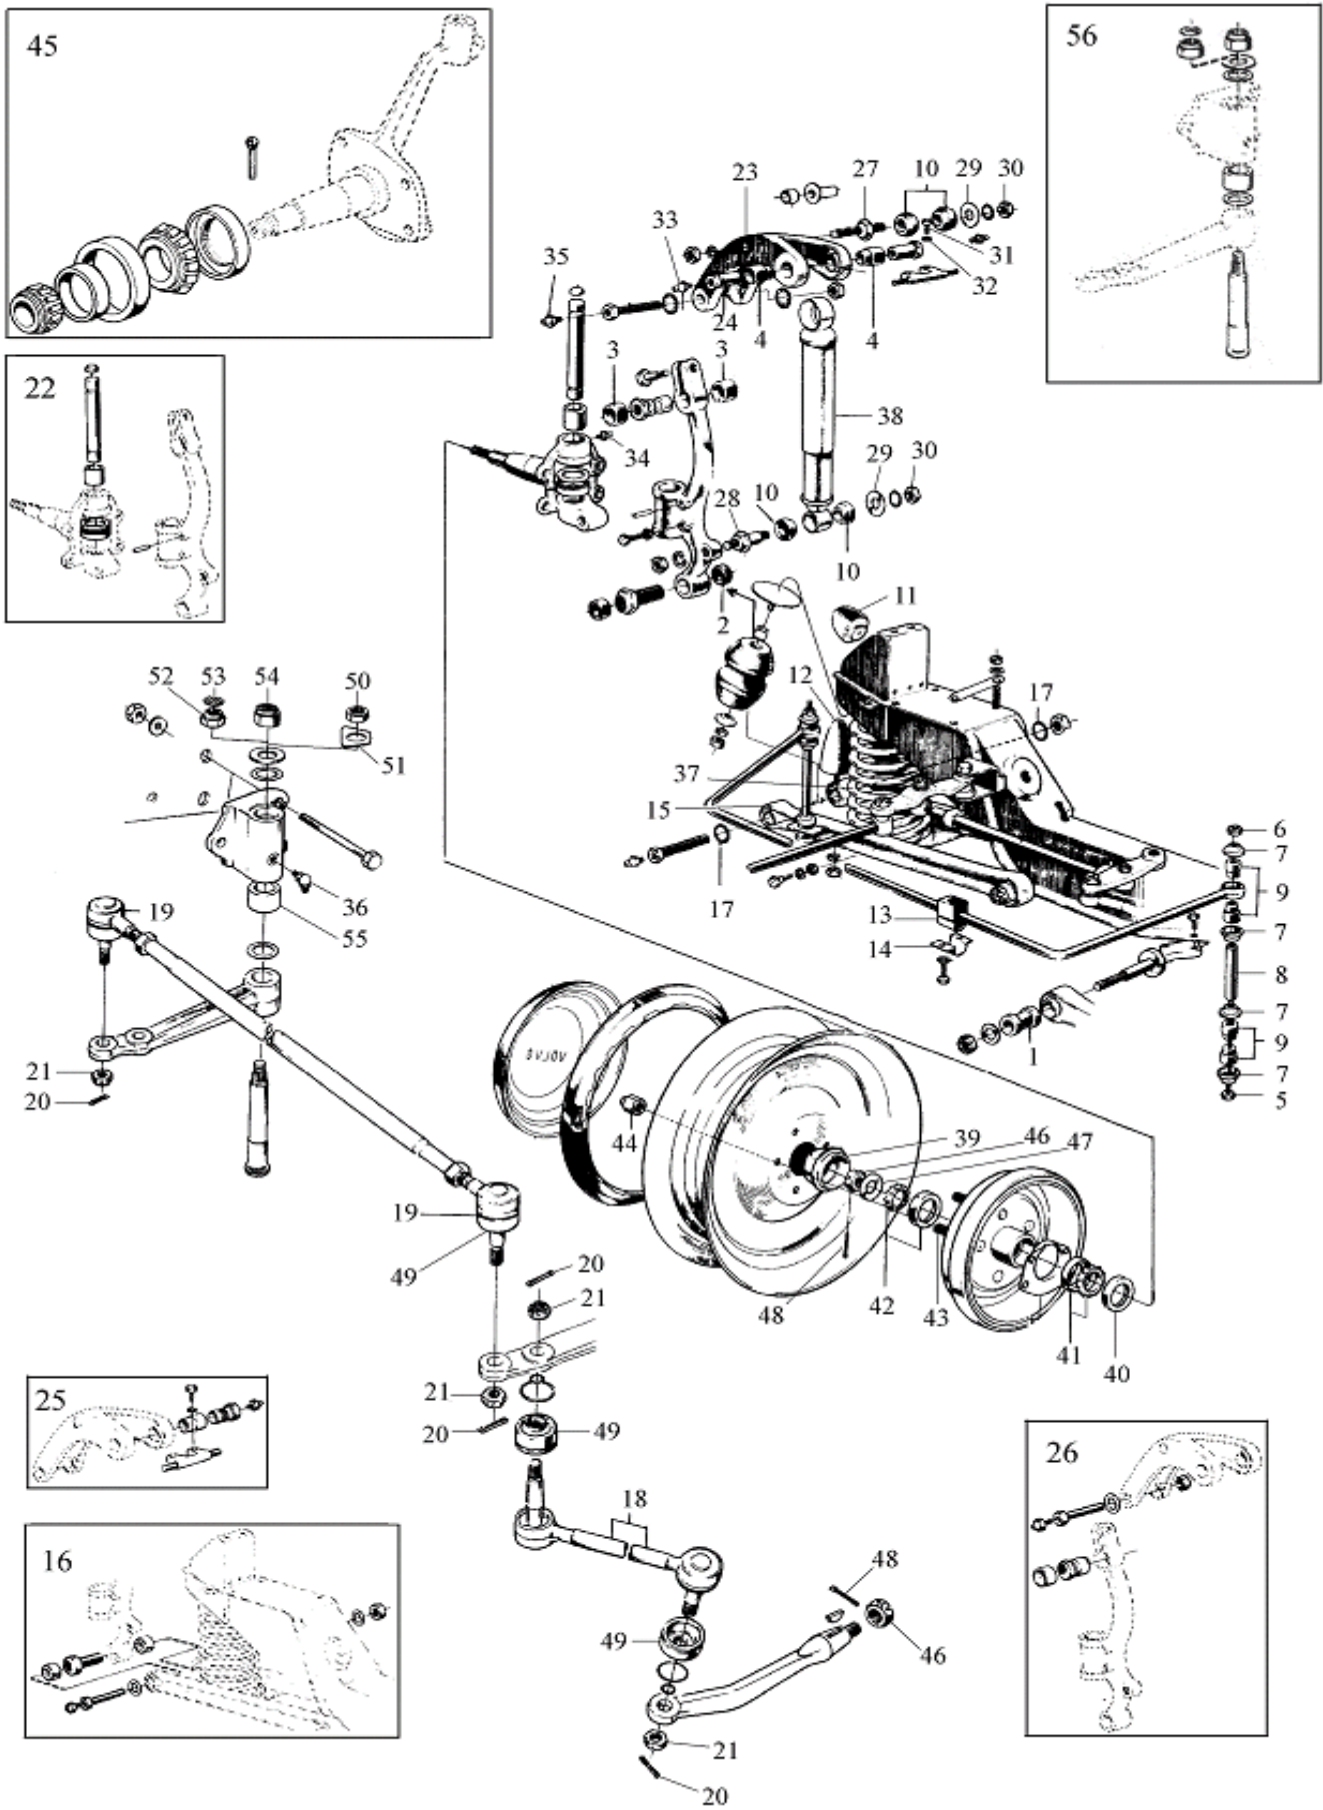

Fig 3: PV/Duett Front Suspension