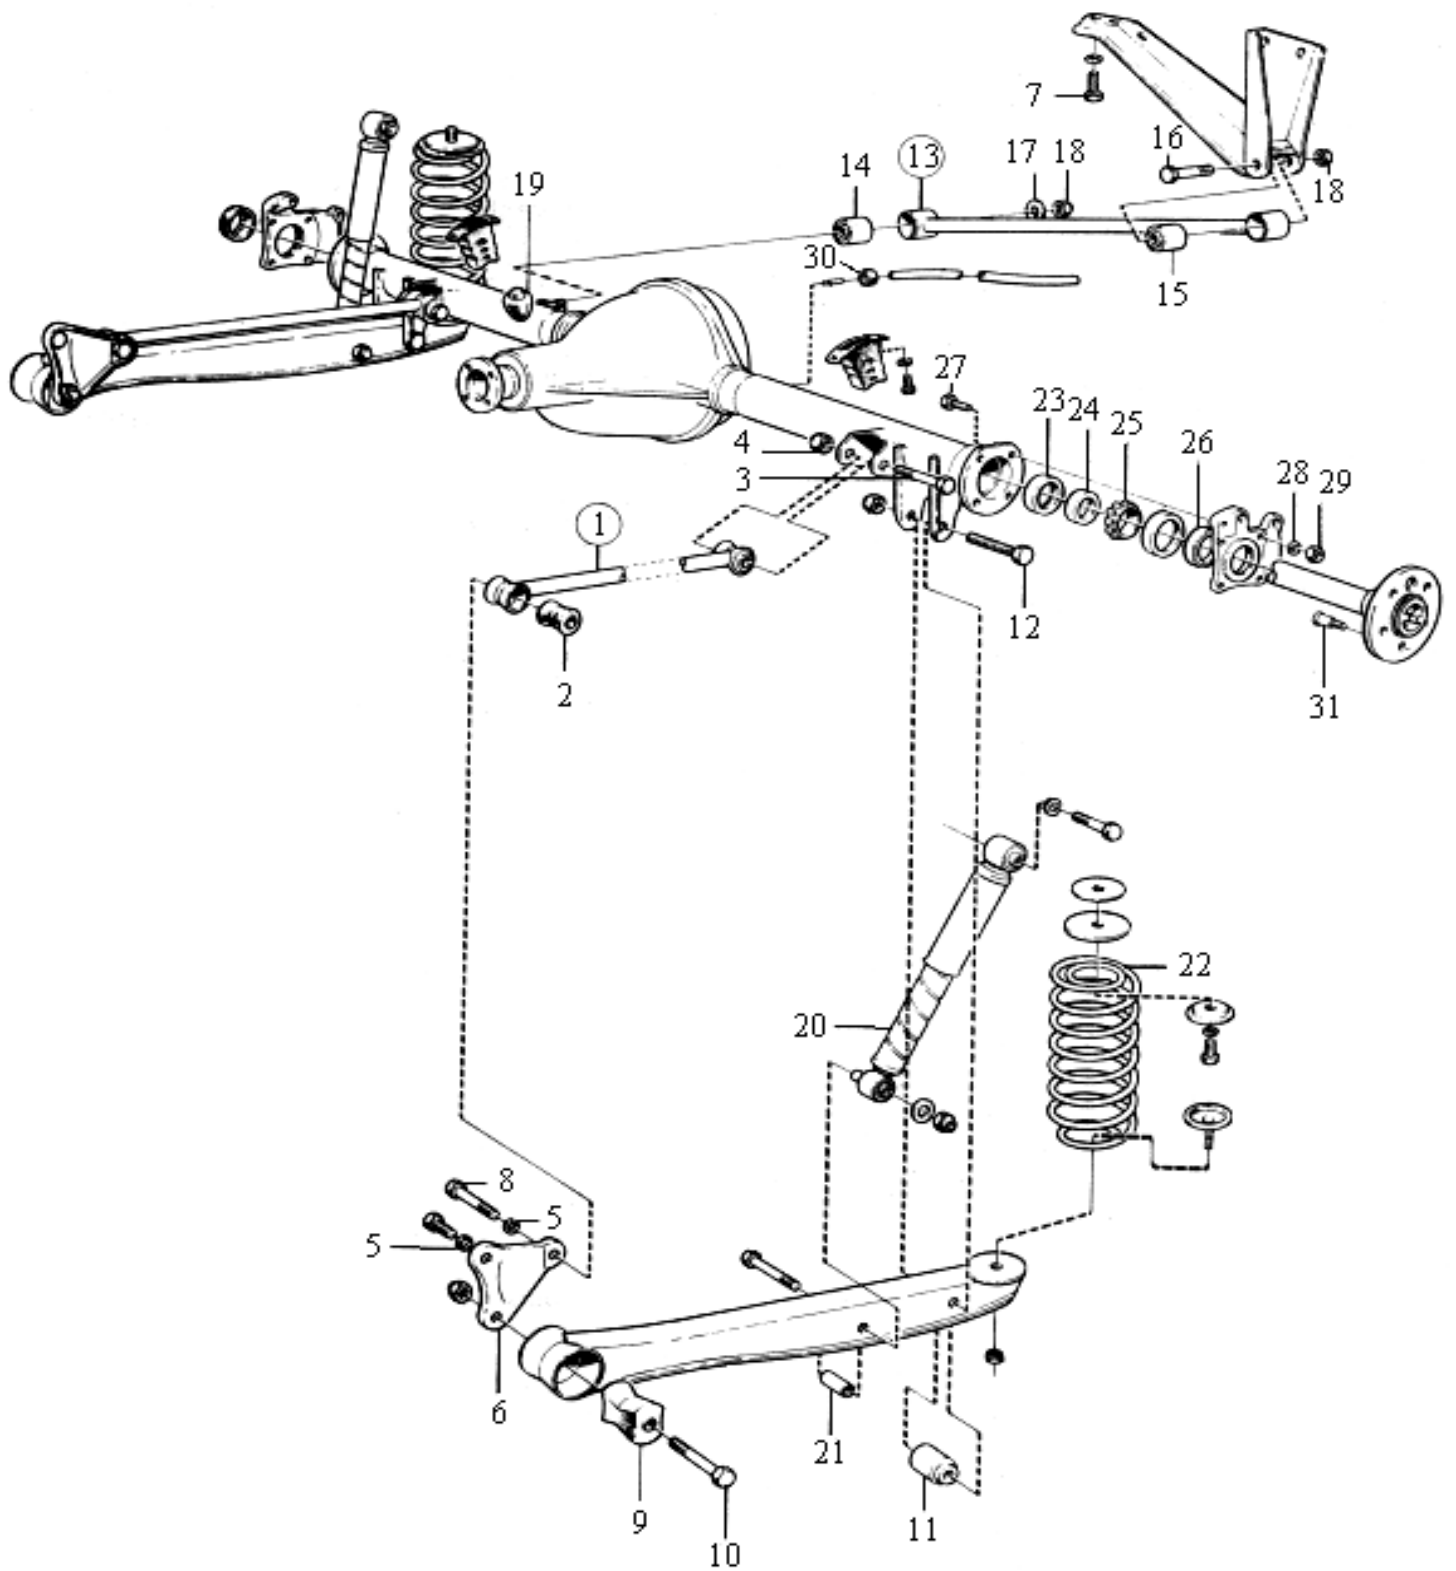

678929		Tie rod			1/bil	each	907,00
677111/12	<b>R</b>	Tie rod ends	67-68		LH/RH	each	198,00
679290/91	<b>R</b>	Tie rod ends	69-75		LH/RH	each	130,00
670877		Rubber casing with circlip	67-74		2/car	each	67,00
661288		Nut LH-thread	67-74		1/car	each	27,00
661289		Nut RH-thread	67-74		1/car	each	27,00
944185		Dust cover front wheel	67-74		2/car	each	26,00
273161	<b>R</b>	<b>Front wheel bearing kit</b>	<b>67-80</b>		<b>2/car</b>	<b>each</b>	<b>255,00</b>
FT200		<b>Wheel bearing grease</b>				<b>each</b>	<b>47,00</b>
677436	<b>N</b>	Hub			2/car	each	995,00
1229808		Wheel nut	STD D		10/car	each	48,00
676364		Wheel stud	OD		10/car	each	48,00
87699	<b>R</b>	2:35 Wheel nut			20/car	each	8,00
87699L		2:35 Wheel nut locking			1/bil	set	185,00
688984	<b>R</b>	2:36 Wheel nut chromed			20/car	each	52,00
675454		Greese cap			2//car	each	72,00
273214		2:37 Wheel cap kit	67-74		4/car	set	156,00
684835		2:38 Chromed hub cap for centre "V"	67-74		4/car	each	176,00
<b>Steering box gaskets/idler arm parts W/O SERVO</b>							
678248	<b>R</b>	Lower O ring seal steering box	67-74		1/car	each	86,00
678249	<b>R</b>	Upper O ring seal steering box	67-74		1/car	each	76,00
678657	<b>R</b>	Brass bushing	67-74		2/car	each	105,00
656704	<b>RS</b>	Gasket steering box	67-74		1/car	each	14,00
656707		Shim (tj 0,10)	67-74		erf	each	30,00
656708		Shim (tj 0,12)	67-74		erf	each	30,00
656709		Shim (tj 0,15)	67-74		erf	each	35,00
659225	<b>R</b>	Circlip	67-74		1/car	each	3,00
273086	<b>R</b>	<b>Kit for steering box</b>	67-74		<b>1/car</b>	<b>set</b>	<b>214,00</b>
659331/220	<b>N</b>	Adjuster washer	67-74		T=2,15/2,25	<b>each</b>	30,00
659221/23	<b>N</b>	Adjuster washer	67-74		T=2,30/2,40	<b>each</b>	30,00
671444	<b>R</b>	Idler arm bushing	67-74		1/car	each	99,00
85618		Ball race	67-74		1/car	each	282,00
664428		Connecting disc steering column	73-74		1/car	each	345,00
677035		Steering rod lower	67-72		1/car	each	606,00
673530	<b>N</b>	Contact ring between hornring & steering wheel	67-72		1/car	each	56,00
673519	<b>N</b>	Stop screw to the horn ring	67-72		4/car	each	21,00
681388	<b>R</b>	Seal ring steering box valve housing	140	73-74	1/car	each	38,00