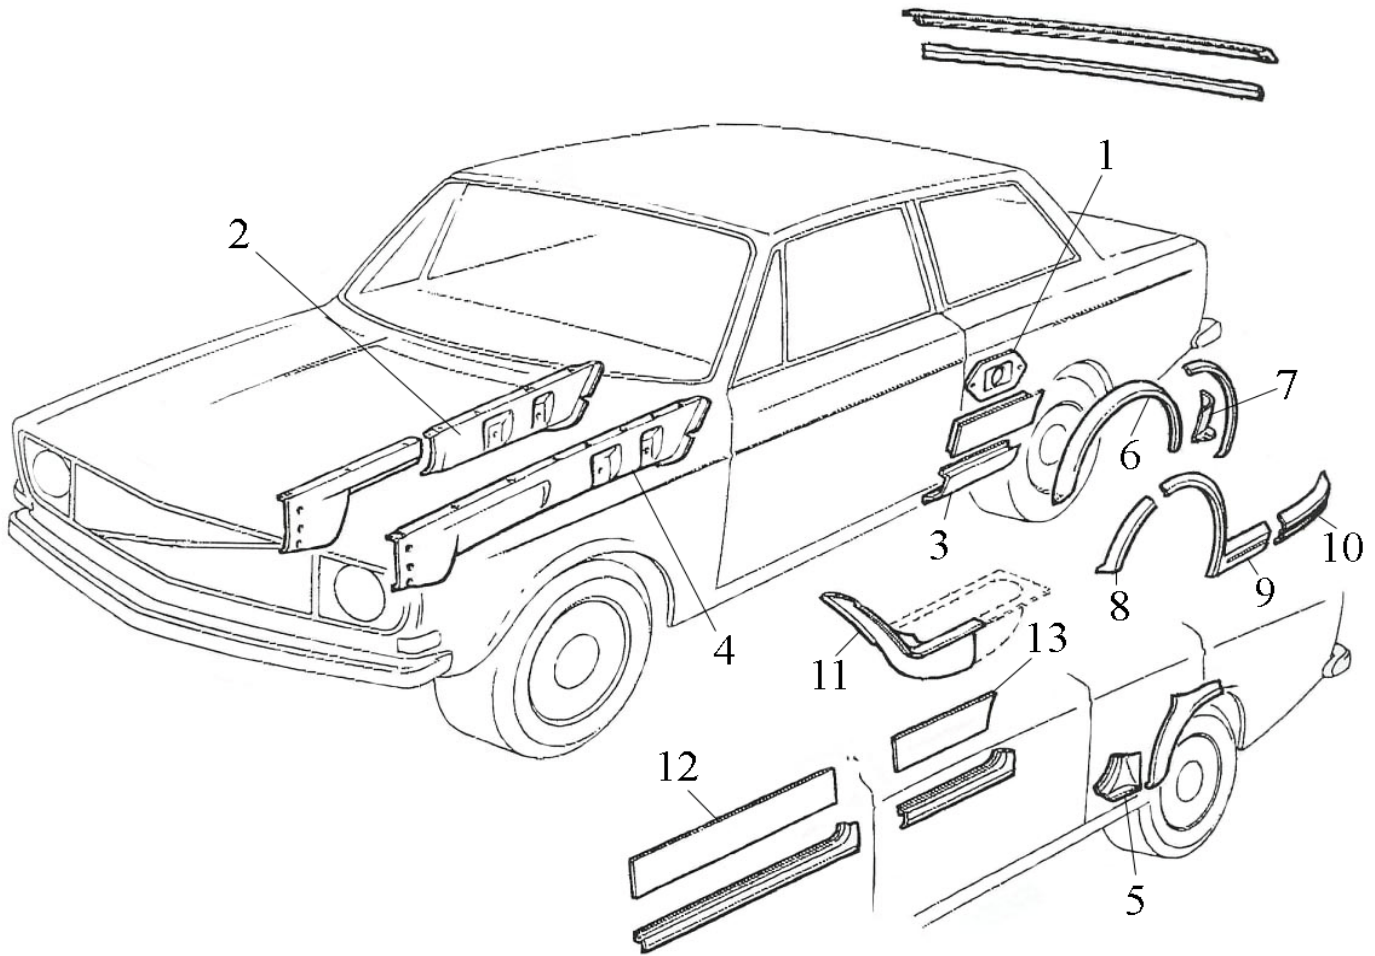

Fig 5: Shet metal panels 140

**Shet metal panel and fenders**

1382263/64	Front fender/wing		-72	LH/RH	each	3779,00
1382271/72	Front fender/wing		73-	LH/RH	each	3779,00
273213	<b>N</b> Mounting kit radiator grille		chnr 178960-		each	140,00
273138	<b>RS</b> Mounting kit front section		67-74		each	120,00
273144	<b>RS</b> Mounting kit front fender		67-74		each	120,00
671994	<b>RS</b> Front wing edge moulding				m	35,00
255	Sealer front wing				each	45,00
HG25301	Sealer front wing				each	99,00
1254168/69	Rear fender/wing	145		LH/RH	each	1770,00
1203255	Front section		67-69		each	2362,00
680947	<b>N</b> Escutcheon plate		69-70		each	467,00
686888	<b>N</b> Escutcheon plate		71-74		each	467,00
686995	Bonnet		67-74		each	2295,00
1254959	Frame windshield	140/240	67-74		each	2398,00
676136/37	Support arm front		67-74	LH/RH	each	396,00
676051	Bumper moulding front		67-74		each	1706,00
676264/65	Support arm rear		67-74	LH/RH	each	337,00
687167	Cross member front, front part				each	610,00
1202113	Cross member front,		67-93		each	668,00