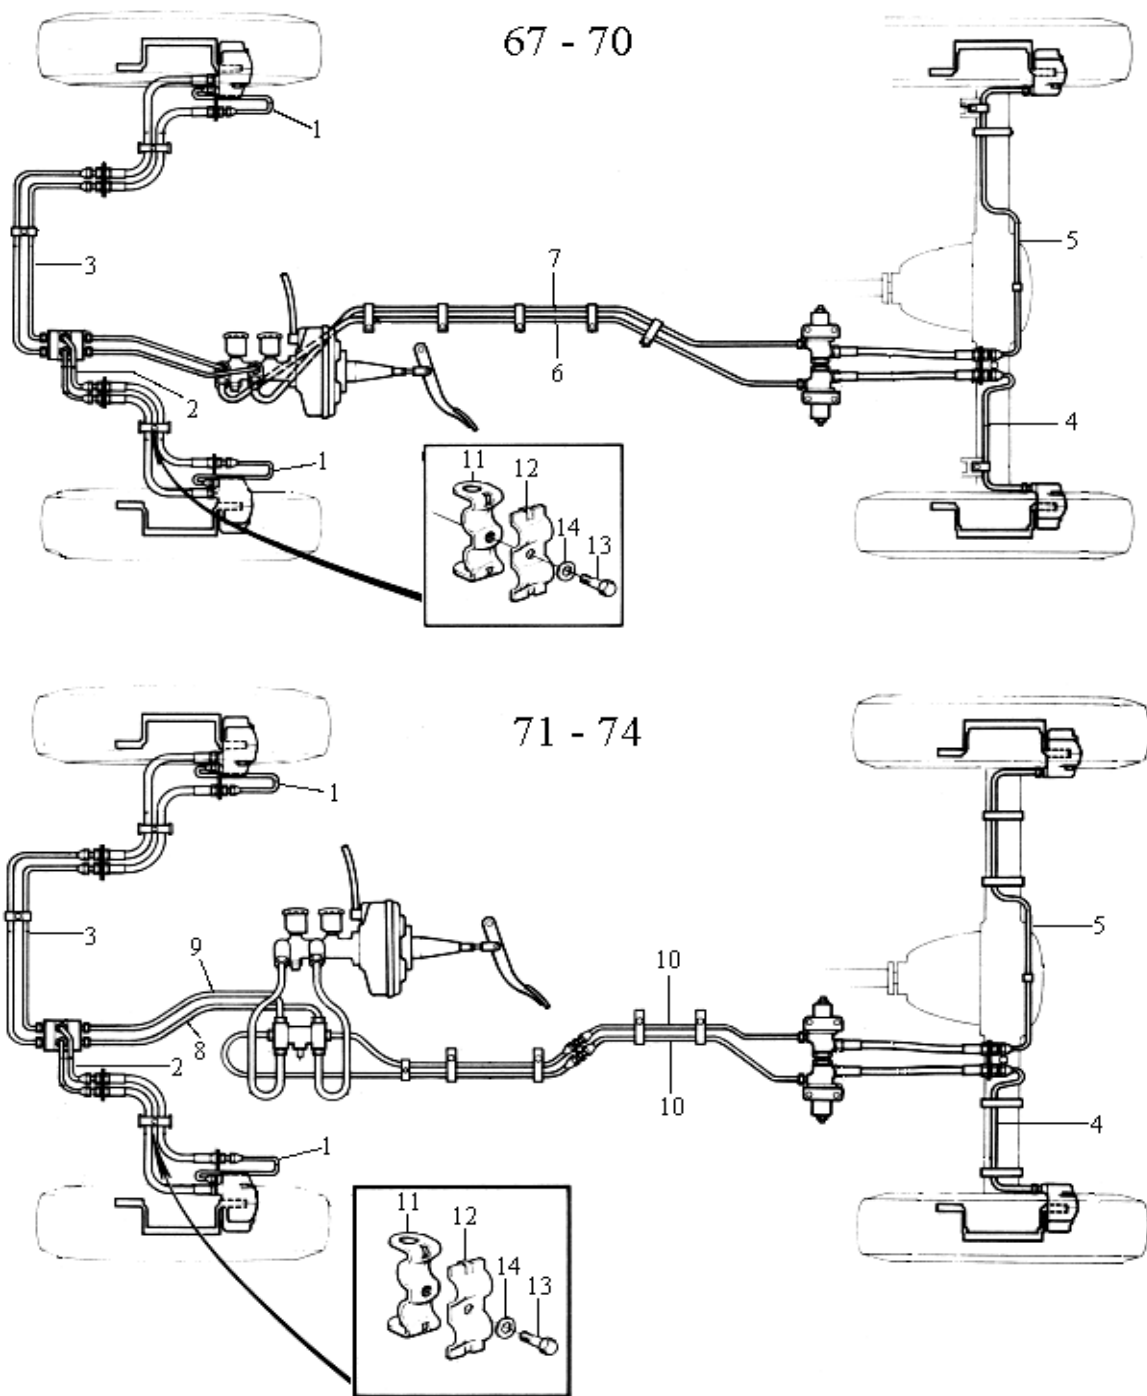

**Hand brake & cables**

679472	R	Hand brake cable		67-09.69		each	260,00
683348	R	Hand brake cable		10.69.09.70/70		each	285,00
684586	R	Hand brake cable		09.70-74/71-74		each	285,00
677562		Washer hand brake cable /return spring		67-72	2/car	each	10,00
686336		Return spring handbrake		67-72	2/car	each	37,00
687107/08		Bracket for hand brake cable		ch 156281-	LH/RH	each	65,00
675914		rubber retainer for handbrake cable		67-74	2/car	each	35,00
80939	R	Locking clips for handbrake cable	144	ch-4999	2/car	each	18,00
675404	N	Brace between pullrod & cable		ch-52899	1/car	each	30,00
659655		Spring rear brace		67-72	1/car	each	35,00
680909	N	Retainer		ch52900-	1/car	each	55,00
675916	N	Handle		67-74	1/car	each	40,00
653465	N	Push rod			1/car	each	45,00
675915	N	Pawl		ch-127100	1/car	each	25,00
688136		Bellows for backing plate		67-74	2/car	each	100,00
<b>Handbrake middle placed</b>							
658326	N	Push rod			1/car	each	30,00
660651		Hand brake lever ring (mid.placed)			1/car	each	40,00
191030	R	Stop screw for handbrake lever ring			1/car	each	6,00
670876		Hand brake rubber casing (mid. placed)		67-72	1/car	each	149,00
275872	R	Brake shoes handbrake		67-72/69-71	1/car	set	272,00
275873	R	Brake shoes handbrake		73-74/72-74	1/car	set	272,00
Q505	R	Mounting kit brake shoes		67-69	1/car	each	151,00
Q506	R	Mounting kit brake shoes		70-74	1/car	each	151,00
677525	R	Brake adjuster (incl.677528)		67-74	2/car	each	95,00
677524		Fixation spring	142	# -112399	4/car	each	31,00
681963		Fixation spring	142	# 112400-	4/car	each	29,00
672425	R	Brake light contact	144		ch-3809	each	105,00
679364	R	Brake light contact		67-75	ch 3810-	each	78,00
679938		Warning contact			Ch 2548-	each	54,00
677011	N	Yoke for brake pedal		67-74	1/car	each	35,00
955858		Nut for above			1/car	each	5,00
1206774		Rubber plug brake pedal		73-74	1/car	each	59,00
230		Silicone brake fluid				liter	285,00
237		Plastilube grease for brakes 75 ml/tube				each	74,00
239		Copper grease 500 gr				each	147,00