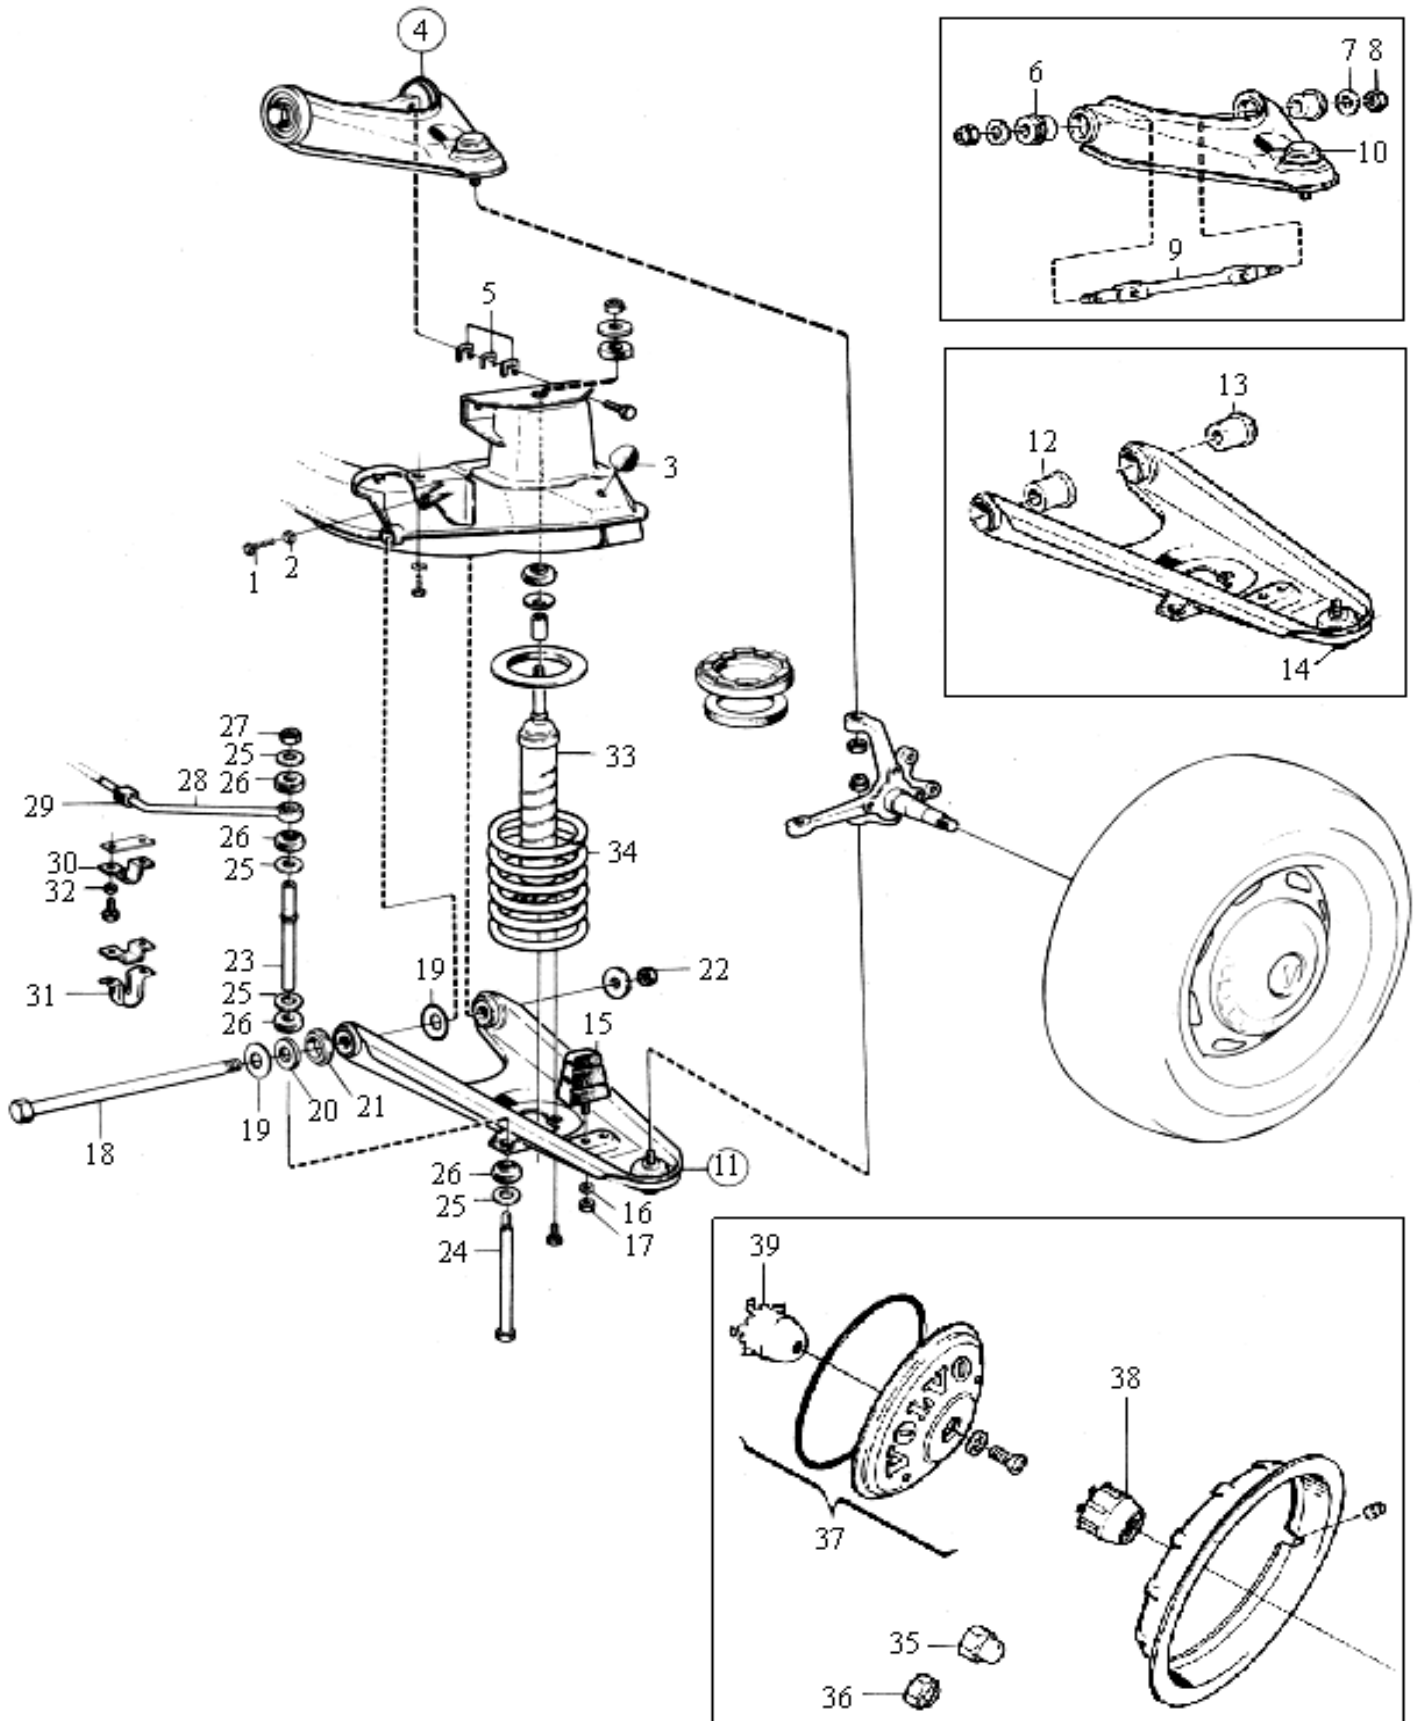

**INSTRUMENT, SPEEDO CABLES/GEAR BOX**

670506	<b>R</b>	Spedometer cable		-1972	M40	each	232,00
676696	<b>R</b>	Spedometer cable	ch-249929	BW35 -193376	M41/BW35	each	260,00
676695	<b>R</b>	Spedometer cable	ch 249930-	BW35 193377-	M41/BW35	each	260,00
1214307	<b>R</b>	Spedometer cable		73-74	M40	each	265,00
1214055	<b>R</b>	Spedometer cable		73-74	M41	each	187,00
1214056	<b>R</b>	Spedometer cable		73-74	BW35	each	195,00
1215548	<b>R</b>	Spedometer cable		73-74		each	265,00
1221663		Throttle wire (state ch nr)		73-74	B20A/B/E	each	363,00
1206314		Throttle wire		73-74	B20E/F	each	250,00
1220574		Spedometer cable "Kick Down"		73-74	BW35	each	525,00
235985		Spedometer cable "Kick Down"			BW35	each	395,00
679852	<b>R</b>	Temperature gauge		67-72		each	140,00
460191	<b>R</b>	Temperature gauge		67-74		each	114,00
11996	<b>R</b>	Copper washer for 679852		67-72		each	9,00
666756		Helical gear M41		67-72		each	795,00
1212553		Pin for helical gear M41		67-72		each	36,00
672910	<b>R</b>	Oil pressure sender		67-74		each	78,00
941265		Rubber grommet for speedometer cable		67-72		each	27,00
952623		Clamp for speedo meter cable		67-74		each	5,00
<b>PROPELLER SHAFT</b>							
1217606	<b>R</b>	Universal joint, with grease cap		67-73	3/car	each	130,00
1217606	<b>R</b>	Universal joint, with grease cap front & intermrd		1974	2/car	each	130,00
3520997		Universal joint rear B18/B20B/F 145 B20A/F		1974	1/car	each	99,00
273202		Bolt kit universal joint for 1217606		67-74	3/car	each	57,00
231311	<b>R</b>	Universal joint	B20EF	67-72	3/car	each	125,00
273977		Bolt kit universal joint for 231311,3520997	B20EF	67-72	3/car	each	66,00
3520997		Universal joint rear for 142/144 B20B/F	145 B20AF	1974	1/car	each	99,00
675367		Rubber bushing propeller shaft		67-69	1/car	each	78,00
686352	<b>RS</b>	Rubber bushing propeller shaft (145B20A/B)	B18/B20ABDF	70-74	1/car	each	102,00
686668	<b>RS</b>	Rubber bushing propeller shaft (145 B20E/F)	B20E	70-75	1/car	each	102,00
181549	<b>R</b>	Propeller shaft bearing exclusive B20E 145 B20F		67-74	1/car	each	113,00
183265		Propeller shaft bearing	B20E/145 B20E,F	67-74	1/car	each	134,00
682707		Washer under bearing cage 140		70-74		each	12,00
683537		Spring under bearing cage 140		70-74		each	20,00
683534		Cap		70-74		each	125,00
675587		Rubber bushing propeller shaft & bearing	B18/B20ABDF	67-74	1/car	each	107,00
675582	<b>N</b>	Baffle bushing propeller shaft bearing	B18/B20ABDF	67-74	2/car	each	53,00
1206096		Rubber bushing propeller shaft & bearing	Dia 44,50 mm		1/car	each	67,00