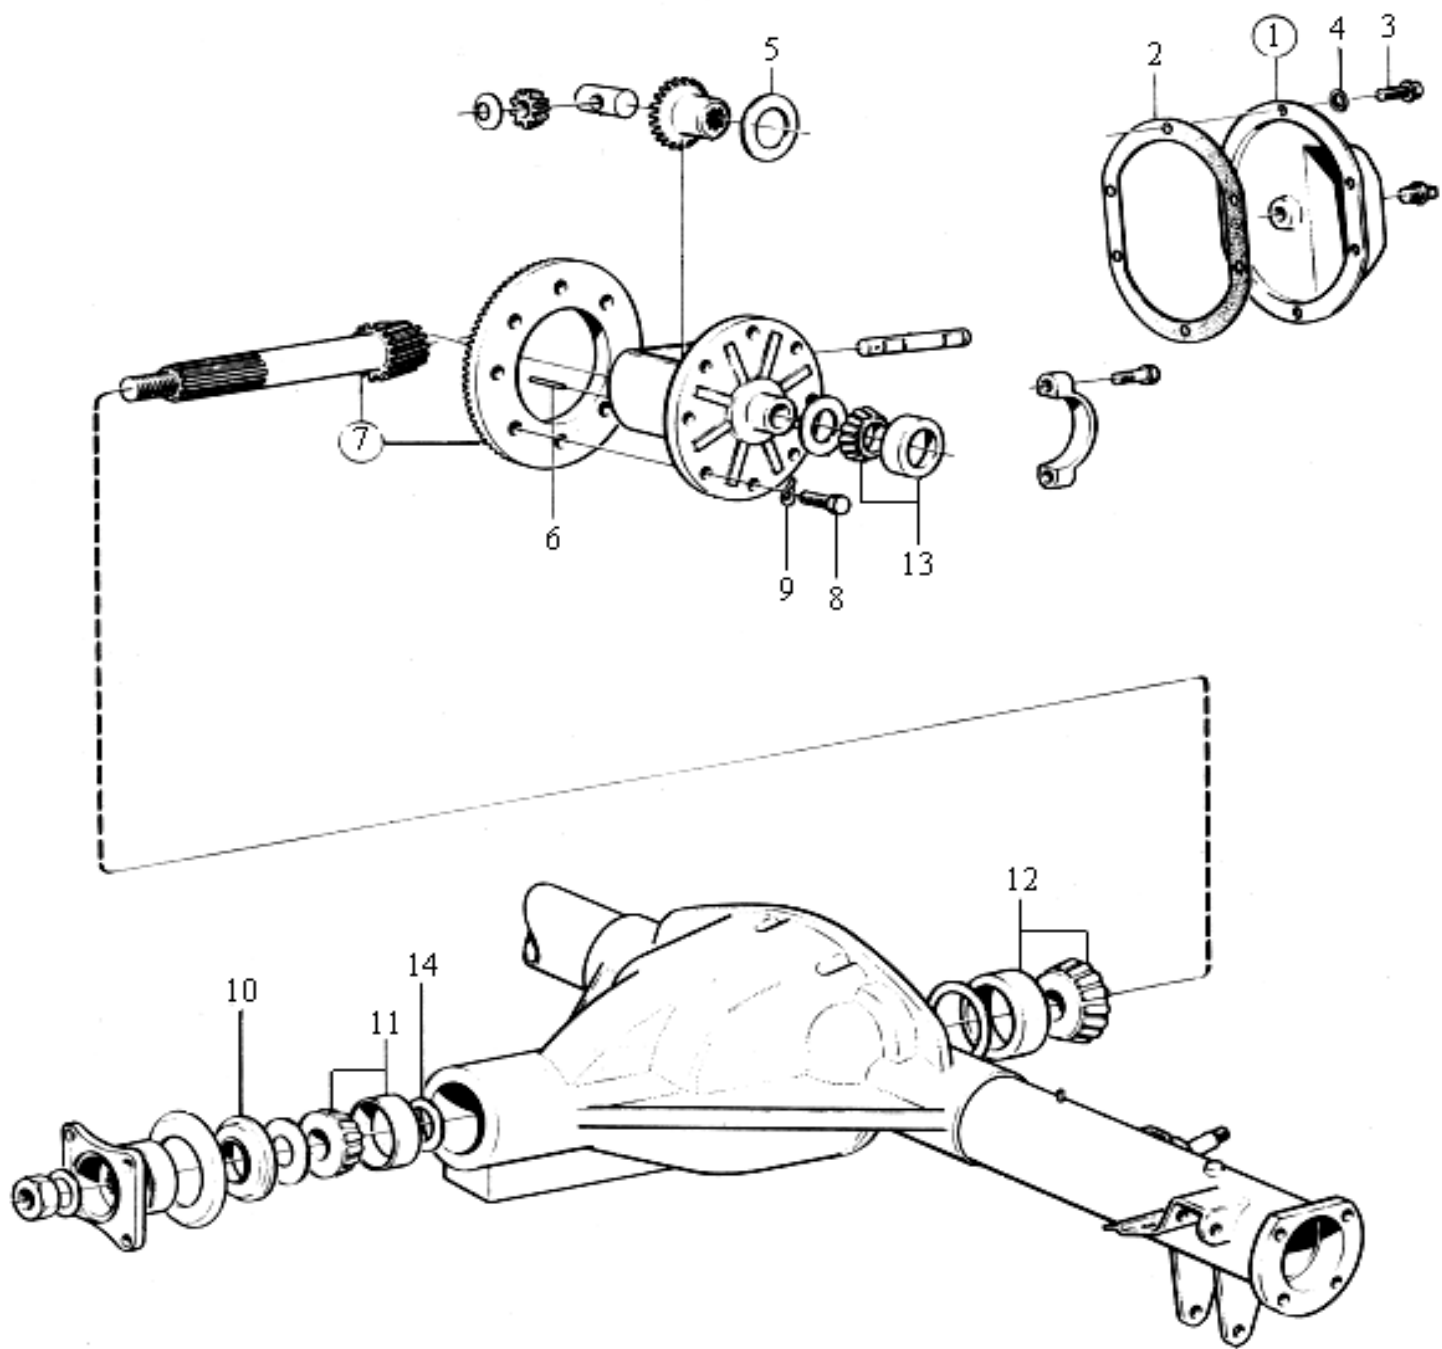

Fig. 4 Rear axle (67-72)

89671	4:1 inspection cover	67-74		each	550,00
89254	<b>RS</b> 4:2 Gasket rear axle / inspection cover		1/car	each	52,00
955523	4:3 Bolt for rear lid	early.mod	10/car	each	3,00
955949	4:4 Washer for rear lid		10/car	each	1,00
384369/70	<b>N</b> 4:5 Thrust washer	67-74	T=0,90/0,94	each	30,00
191838	<b>N</b> 4:6 Lockpin crown wheel	67-74	1/car	each	21,00
273127	<b>N</b> 4:7 Crown wheel & pinion	67-72	UTV 4,19	each	1850,00
191807	<b>N</b> 4:8 Bolt for crown wheel	67-72	10/car	each	15,00
942336	4:9 Resilient washer	67-72	10/car	each	1,00
942905	4:10 Pinion oil seal	67-74	1/car	each	134,00
181302	4:11 Outer/inner cup Pinion	67-74	1/car	each	225,00
181304	4:12 Outer/inner cup Pinion	67-74	1/car	each	234,00
181306	Outer/inner cup differential	67-74	2/car	each	390,00
181662	4:13 Outer cup differential	67-74	1/car	each	234,00
191836/37	<b>N</b> 4:14 Shim	67-74	T=0,75/0,25	each	11,00