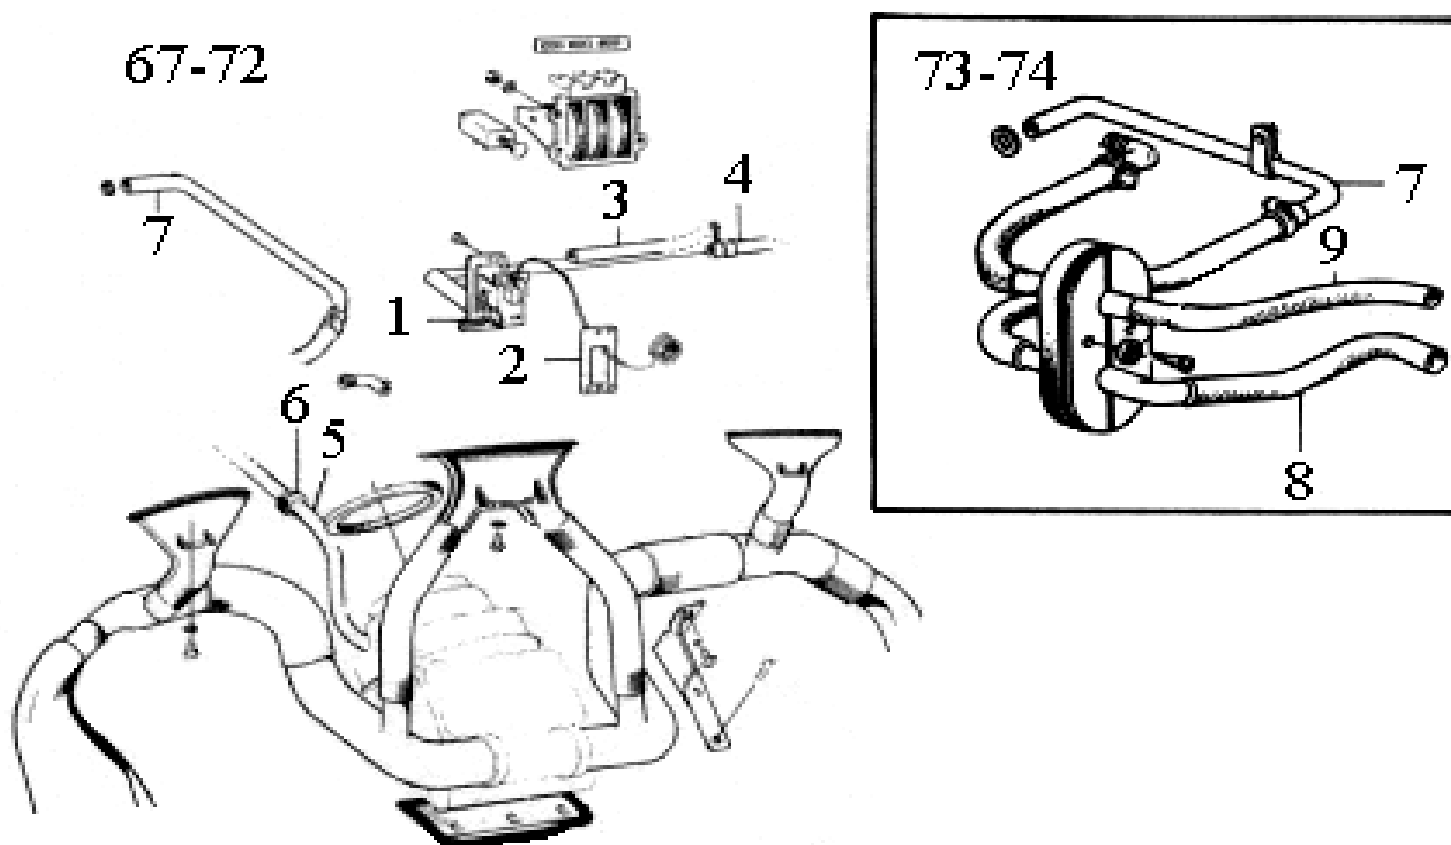

### HEATER SYSTEM

680304	1:1 Heater valve		-52899		each	1033,00
679480	1:1 Heater valve		52900-		each	1033,00
659357	<b>RS</b> 1:2 Gasket heater valve to firewall				each	27,00
676303	1:3 Heater hose		-52899		each	75,00
676302	<b>N</b> 1:4 Heater hose		-52899		each	197,00
680843	1:3 Heater hose		52900-		each	102,00
680844	1:4 Air duct rubber		52900-		each	102,00
676304	1:5 Heater hose		-52899		each	86,00
680872	1:5 Heater hose		52900-		each	86,00
460584	1:8 Heater hose	MCOMBU	73-74		each	78,00
1214814	1:8 Heater hose	MCOMBU	73-74		each	161,00
460913	1:9 Heater hose	MCOMBU	73-74		each	86,00
1210210	Lock plug defroster jet	MCOMBU		2/4/car	each	14,00
679258	Bushing on rear heater casing			4/car	each	16,00
667075	<b>R</b> 1:6 Bushing/grommet to 680872,676304		52900-		each	26,00
419331	1:7 Coolant pipe		-74	B18/B20	each	194,00