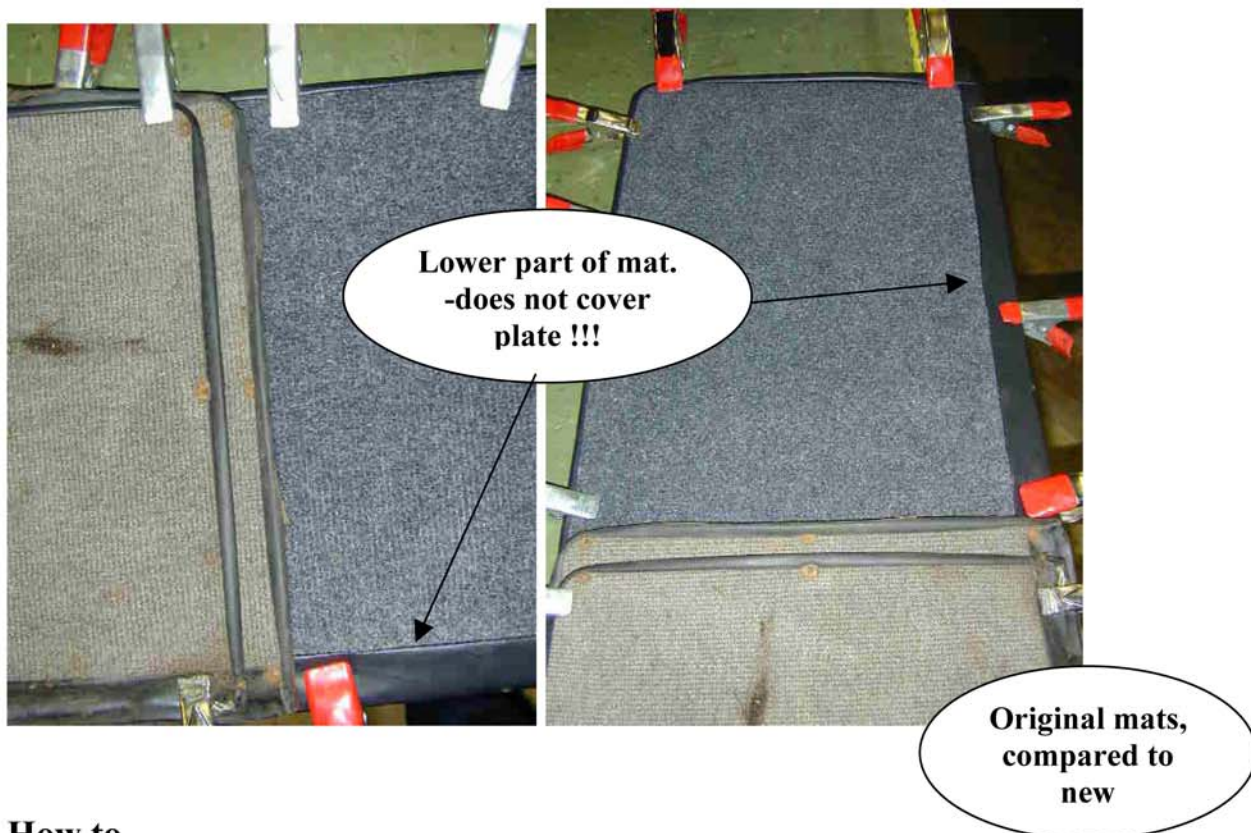

-service – mounting – help –

Part number : 691597
Description : Mat, lower hatch Amazon 220 "Combi"

How to

- **Wrap around plate, use clamps (tight fitting).**
- **Glue on back side, (make sure primer & glue goes together).**
- **Let dry**
- **Mount on lower hatch**