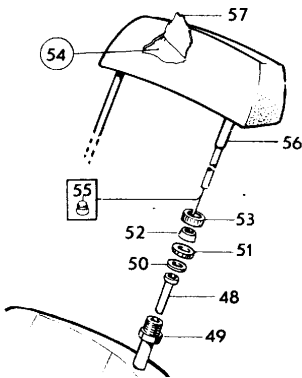

PARTS CATALOUGE VOLVO

MODEL : 182 (P 1800 E)

DESCRIPTION : Upholstery head rest

Pos	Interior code # 182	Part #	Colour / year	Description	Remarks	Veteranprodukter AB Reproduced	Cloth / vinyl part # * *
54		686367	all	Head rest console			
57	310	692660	Brown	Upholstery		Available *	99766R
57	320	692660	Brown	Upholstery		Available *	99766R
57	327	695191	Red	Upholstery		Available *	99617R
57	328	695191	Red	Upholstery		Available *	99617R
57	329	695165	Black	Upholstery	Use 99619R	Available *	99949
57	330	695165	Black	Upholstery	Use 99619R	Available *	99949
57	331	695156	Beige	Upholstery			99963
57	332	695156	Beige	Upholstery			99963
57	335	695165	Black	Upholstery	Use 99619R	Available *	99949
57	336	695165	Black	Upholstery	Use 99619R	Available *	99949
57	337	695165	Black	Upholstery	Use 99619R	Available *	99949
57	338	695165	Black	Upholstery	Use 99619R	Available *	99949
57	339	694890	Red	Upholstery		Available *	699075R
57	340	694890	Red	Upholstery		Available *	699075R
57	341	694892	Gold metallic	Upholstery			699076
57	342	694892	Gold metallic	Upholstery			699076
57	343	695165	Black	Upholstery	Use 99619R	Available *	99949
57	344	695165	Black	Upholstery	Use 99619R	Available *	99949

*** From ch # 28300 – 37549

PARTS CATALOUGE VOLVO***IDENTIFICATION CHART*****Chassi plate code for interior seat & head rest****P 1800 "JENSEN" Chassi 0 – 7999**

Code	Vinyl	Colour	Part # Head-rest upholstery	Part # front-seat back upholstery	Part # front-seat cushion upholstery
301-176	665594	Red	N / A	690684	668052
302-177	665591	White	N / A	665583	665582
303-213	665594	Red	N / A	690684	668052
304-214	665721	White	N / A	668055	668053
305-218	665594	Red	N / A	690684	668052
306-219		Black	N / A	690709	690708