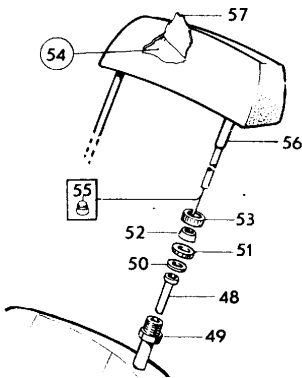

PARTS CATALOUGE VOLVO

MODEL : 182 (P 1800 E)

DESCRIPTION : Upholstery head rest

Pos	Interior code # 182	Part #	Colour / year	Description	Remarks	Veteranprodukter AB Reproduced	Cloth / vinyl part # * *
54		686367	all	Head rest console			
57	310	692660	Brown	Upholstery		Available *	99766R
57	320	692660	Brown	Upholstery		Available *	99766R
57	327	695191	Red	Upholstery		Available *	99617R
57	328	695191	Red	Upholstery		Available *	99617R
57	329	695165	Black	Upholstery	Use 99619R	Available *	99949
57	330	695165	Black	Upholstery	Use 99619R	Available *	99949
57	331	695156	Beige	Upholstery			99963
57	332	695156	Beige	Upholstery			99963
57	335	695165	Black	Upholstery	Use 99619R	Available *	99949
57	336	695165	Black	Upholstery	Use 99619R	Available *	99949
57	337	695165	Black	Upholstery	Use 99619R	Available *	99949
57	338	695165	Black	Upholstery	Use 99619R	Available *	99949
57	339	694890	Red	Upholstery		Available *	699075R
57	340	694890	Red	Upholstery		Available *	699075R
57	341	694892	Gold metallic	Upholstery			699076
57	342	694892	Gold metallic	Upholstery			699076
57	343	695165	Black	Upholstery	Use 99619R	Available *	99949
57	344	695165	Black	Upholstery	Use 99619R	Available *	99949

*** From ch # 28300 – 37549

PARTS CATALOUGE VOLVO**IDENTIFICATION CHART****Chassi plate code for interior seat & head rest****P 1800 "JENSEN" Chassi 0 – 7999**

Code	Vinyl	Colour	Part # Head-rest upholstery	Part # front-seat back upholstery	Part # front-seat cushion upholstery
301-176	665594	Red	N / A	690684	668052
302-177	665591	White	N / A	665583	665582
303-213	665594	Red	N / A	690684	668052
304-214	665721	White	N / A	668055	668053
305-218	665594	Red	N / A	690684	668052
306-219		Black	N / A	690709	690708